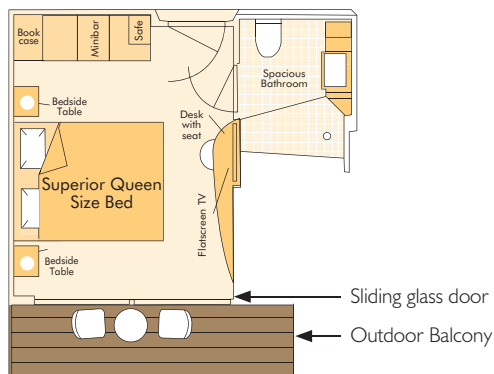

All Scenic 'Space-Ships' have two full decks of Private Balcony Suites which represent 82% of all cabins on board. At 19 square metres (205 square feet) our spacious balcony suites are 24% larger than the standard river cruise cabins. These features alone makes Scenic 'Space-Ships' unique on the waterways of Europe. From your suite sliding glass doors open on to an exclusive full-size teak balcony with coffee table and chairs. Step out any time of the day or night to relax in comfort and watch the world go by. This is understated luxury at its best.

Scenic 'Space-Ship' Private Balcony Suite

- Exclusive Outdoor Balcony - 19m2/205ft2
- Real OUTDOOR Balcony
 - Teak Balcony furnished with teak table and chairs
 - 24% larger than typical river cruise cabins

Scenic 'Space-Ship' Private Balcony Suite

Typical Competitor's 'Balcony' Cabin

- No Outdoor Balcony - 15.2m2/170ft2
- 'Balcony' is actually inside cabin
 - Sliding glass door only opens halfway - meaning one person is always sitting behind glass door
 - No outdoor seating area
 - 24% smaller than Scenic Tours on average