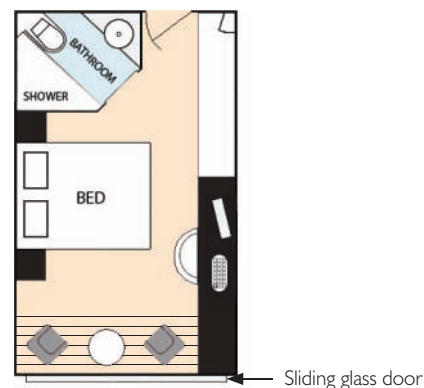

All Scenic 'Space-Ships' have two full decks of Private Balcony Suites which represent 82% of all cabins on board. At 19 square metres (205 square feet) our spacious balcony suites are 24% larger than the standard river cruise cabins. These features alone makes Scenic 'Space-Ships' unique on the waterways of Europe. From your suite sliding glass doors open on to an exclusive full-size teak balcony with coffee table and chairs. Step out any time of the day or night to relax in comfort and watch the world go by. This is understated luxury at its best.

Scenic 'Space-Ship' Private Balcony Suite

- Exclusive Outdoor Balcony - 19m2/205ft2
- Real OUTDOOR Balcony
 - Teak Balcony furnished with teak table and chairs
 - 24% larger than typical river cruise cabins

Scenic 'Space-Ship' Private Balcony Suite

Typical Competitor's 'Balcony' Cabin

- No Outdoor Balcony - 15.2m2/170ft2
- 'Balcony' is actually inside cabin
 - Sliding glass door only opens halfway - meaning one person is always sitting behind glass door
 - No outdoor seating area
 - 24% smaller than Scenic Tours on average