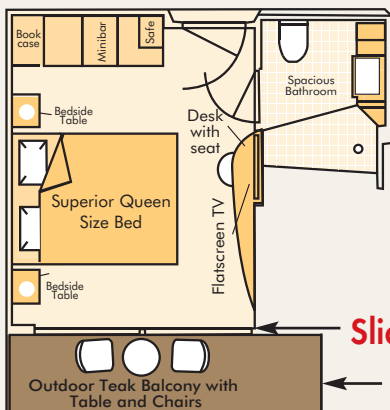

Scenic "Space-Ship" Private Balcony Suite

EXCLUSIVE OUTDOOR BALCONY

Featured on the entire Rhine and Danube Decks

- Size: 200 sq ft/18.5 m²
- Real OUTDOOR Balcony
- Teak Balcony furnished with teak table and chairs
- 24% larger than typical river cruise cabins

Sliding glass door

Outdoor Balcony

Typical Competitors "Balcony" Cabin

NO OUTDOOR BALCONY

Sometimes referred to as French Balconies or "All-weather Balconies"

- Size ranges from 150–170 sq ft / 13.9–15.8 m²
- "Balcony" is actually inside the cabin
- Sliding glass door only opens halfway - meaning one person is always sitting in front of glass
- No outdoor seating
- 24% smaller than Scenic Tours on average