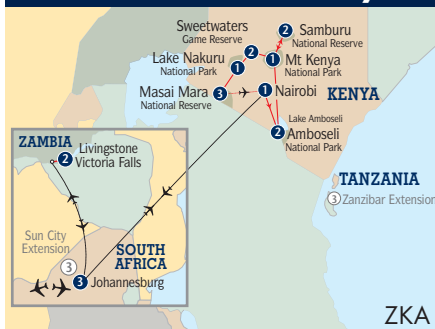

PARTNER FLY FREE*

Grand African Expedition

- Take a cable car ride to the top of Table Mountain
- Enjoy a bush dinner under the stars in Kruger National Park
- Tour the 'Panorama Route'
- Guided walking tour of Victoria Falls
- Enjoy a sunset cruise on the Zambezi River
- Experience 4WD game drives through Kenya's greatest game parks

- Visit a local village in Livingstone
- Experience 4WD game drives through Kenya's greatest game parks
- Visit the Sweetwaters Chimpanzee Sanctuary
- Witness the incredible spectacle of thousands of flamingos (seasonal) at Lake Nakuru
- Witness the 'Great Migration' (seasonal)

SPECTACULAR LODGES IN THE HEART OF AFRICA

MODERN 4WD VEHICLE - SPACE & COMFORT

EXPLORE AFRICA WITH THE EXPERTS

AMAZING EXPERIENCES - WILDLIFE & CULTURE

South Africa & Garden Route

- Take a cable car ride to the top of Table Mountain
- Enjoy a traditional 'Afrikaans' style dinner
- See the Cango Caves
- Enjoy a sumptuous lunch in the Food Forest
- Discover Zulu culture
- Enjoy a bush dinner under the stars
- Experience game drives in Kruger National Park
- Tour the 'Panorama Route'
- Guided walking tour of Victoria Falls
- Enjoy a sunset cruise on the Zambezi River
- Visit a local village in Livingstone

10 day tour from \$5,295⁺pp (land only)

SZB

Save up to \$600⁺ per couple

IF YOU BOOK AND DEPOSIT BY 31 MAY 2010

Kenyan Safari

- Expert lecture on African wildlife and native customs
- Meet the children at an orphanage run by an Australian family at Lake Nakuru
- Experience 4WD game drives through Kenya's greatest game parks; Masai Mara, Mt Kenya, Amboseli, Lake Nakuru, Samburu and Sweetwaters
- Visit Sweetwaters Chimpanzee Sanctuary
- Visit a traditional Maasai Village
- Experience a bush breakfast in the Masai Mara National Park