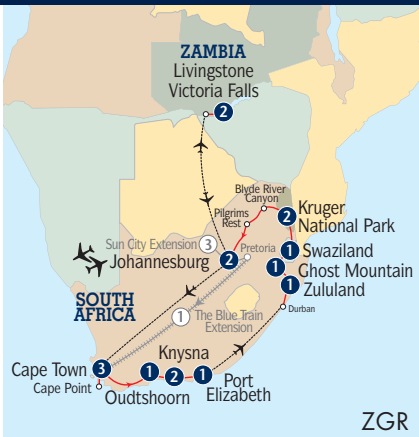

South Africa & Garden Route

- Take a cable car ride to the top of Table Mountain
- Enjoy a traditional 'Afrikaans' style dinner
- See the Cango Caves
- Enjoy a sumptuous lunch in the Food Forest
- Discover Zulu culture
- Enjoy a bush dinner under the stars
- Experience game drives in Kruger National Park
- Tour the 'Panorama Route'
- Guided walking tour of Victoria Falls
- Enjoy a sunset cruise on the Zambezi River
- Visit a local village in Livingstone

17 day tour from $7,735⁺pp (land only)

ZGR

Save up to $700⁺ per couple

IF YOU BOOK AND DEPOSIT BY 31 MAY 2010

South Africa Discovery

- Cape Town city tour
- Take a cable car ride to the top of Table Mountain
- Sample wines in the stunning Cape Wineland region
- Ride the funicular up Cape Point
- Encounter African Penguins on Boulders Beach
- Enjoy a bush dinner under the stars
- Experience game drives in Thornybush Private Game Reserve
- Guided walking tour of Victoria Falls
- Enjoy a sunset cruise on the Zambezi River
- Visit a local village in Livingstone

10 day tour from $5,295⁺pp (land only)

SZB

Save up to $600⁺ per couple

IF YOU BOOK AND DEPOSIT BY 31 MAY 2010

Kenyan Safari

- Expert lecture on African wildlife and native customs
- Meet the children at an orphanage run by an Australian family at Lake Nakuru
- Experience 4WD game drives through Kenya's greatest game parks; Masai Mara, Mt Kenya, Amboseli, Lake Nakuru, Samburu and Sweetwaters
- Visit Sweetwaters Chimpanzee Sanctuary
- Visit a traditional Maasai Village
- Experience a bush breakfast in the Masai Mara National Park

13 day tour from $7,345⁺pp (land only)

KEN

Save up to $700⁺ per couple

IF YOU BOOK AND DEPOSIT BY 31 MAY 2010

Connoisseur's Choice Cape Town to Cairo