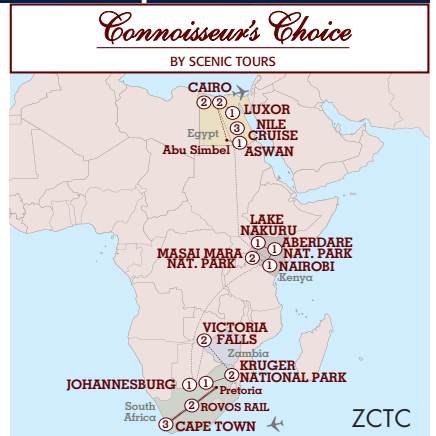

Connoisseur's Choice Cape Town to Cairo

- Once in a lifetime experience
- Elite tour for a maximum of 30 guests
- Superior accommodation in stunning hotels and 5-star game lodges including the exclusive Tinga Private Game Lodge in Kruger National Park & Fairmont Mara Safari Club
- Garden Pyramid View rooms at Mena House Oberoi
- Travel in deluxe suites on Rovos Rail
- Included helicopter flight over Victoria Falls
- Enter Tutankhamen's Tomb
- Private charter flights
- Luxury three night Nile Cruise